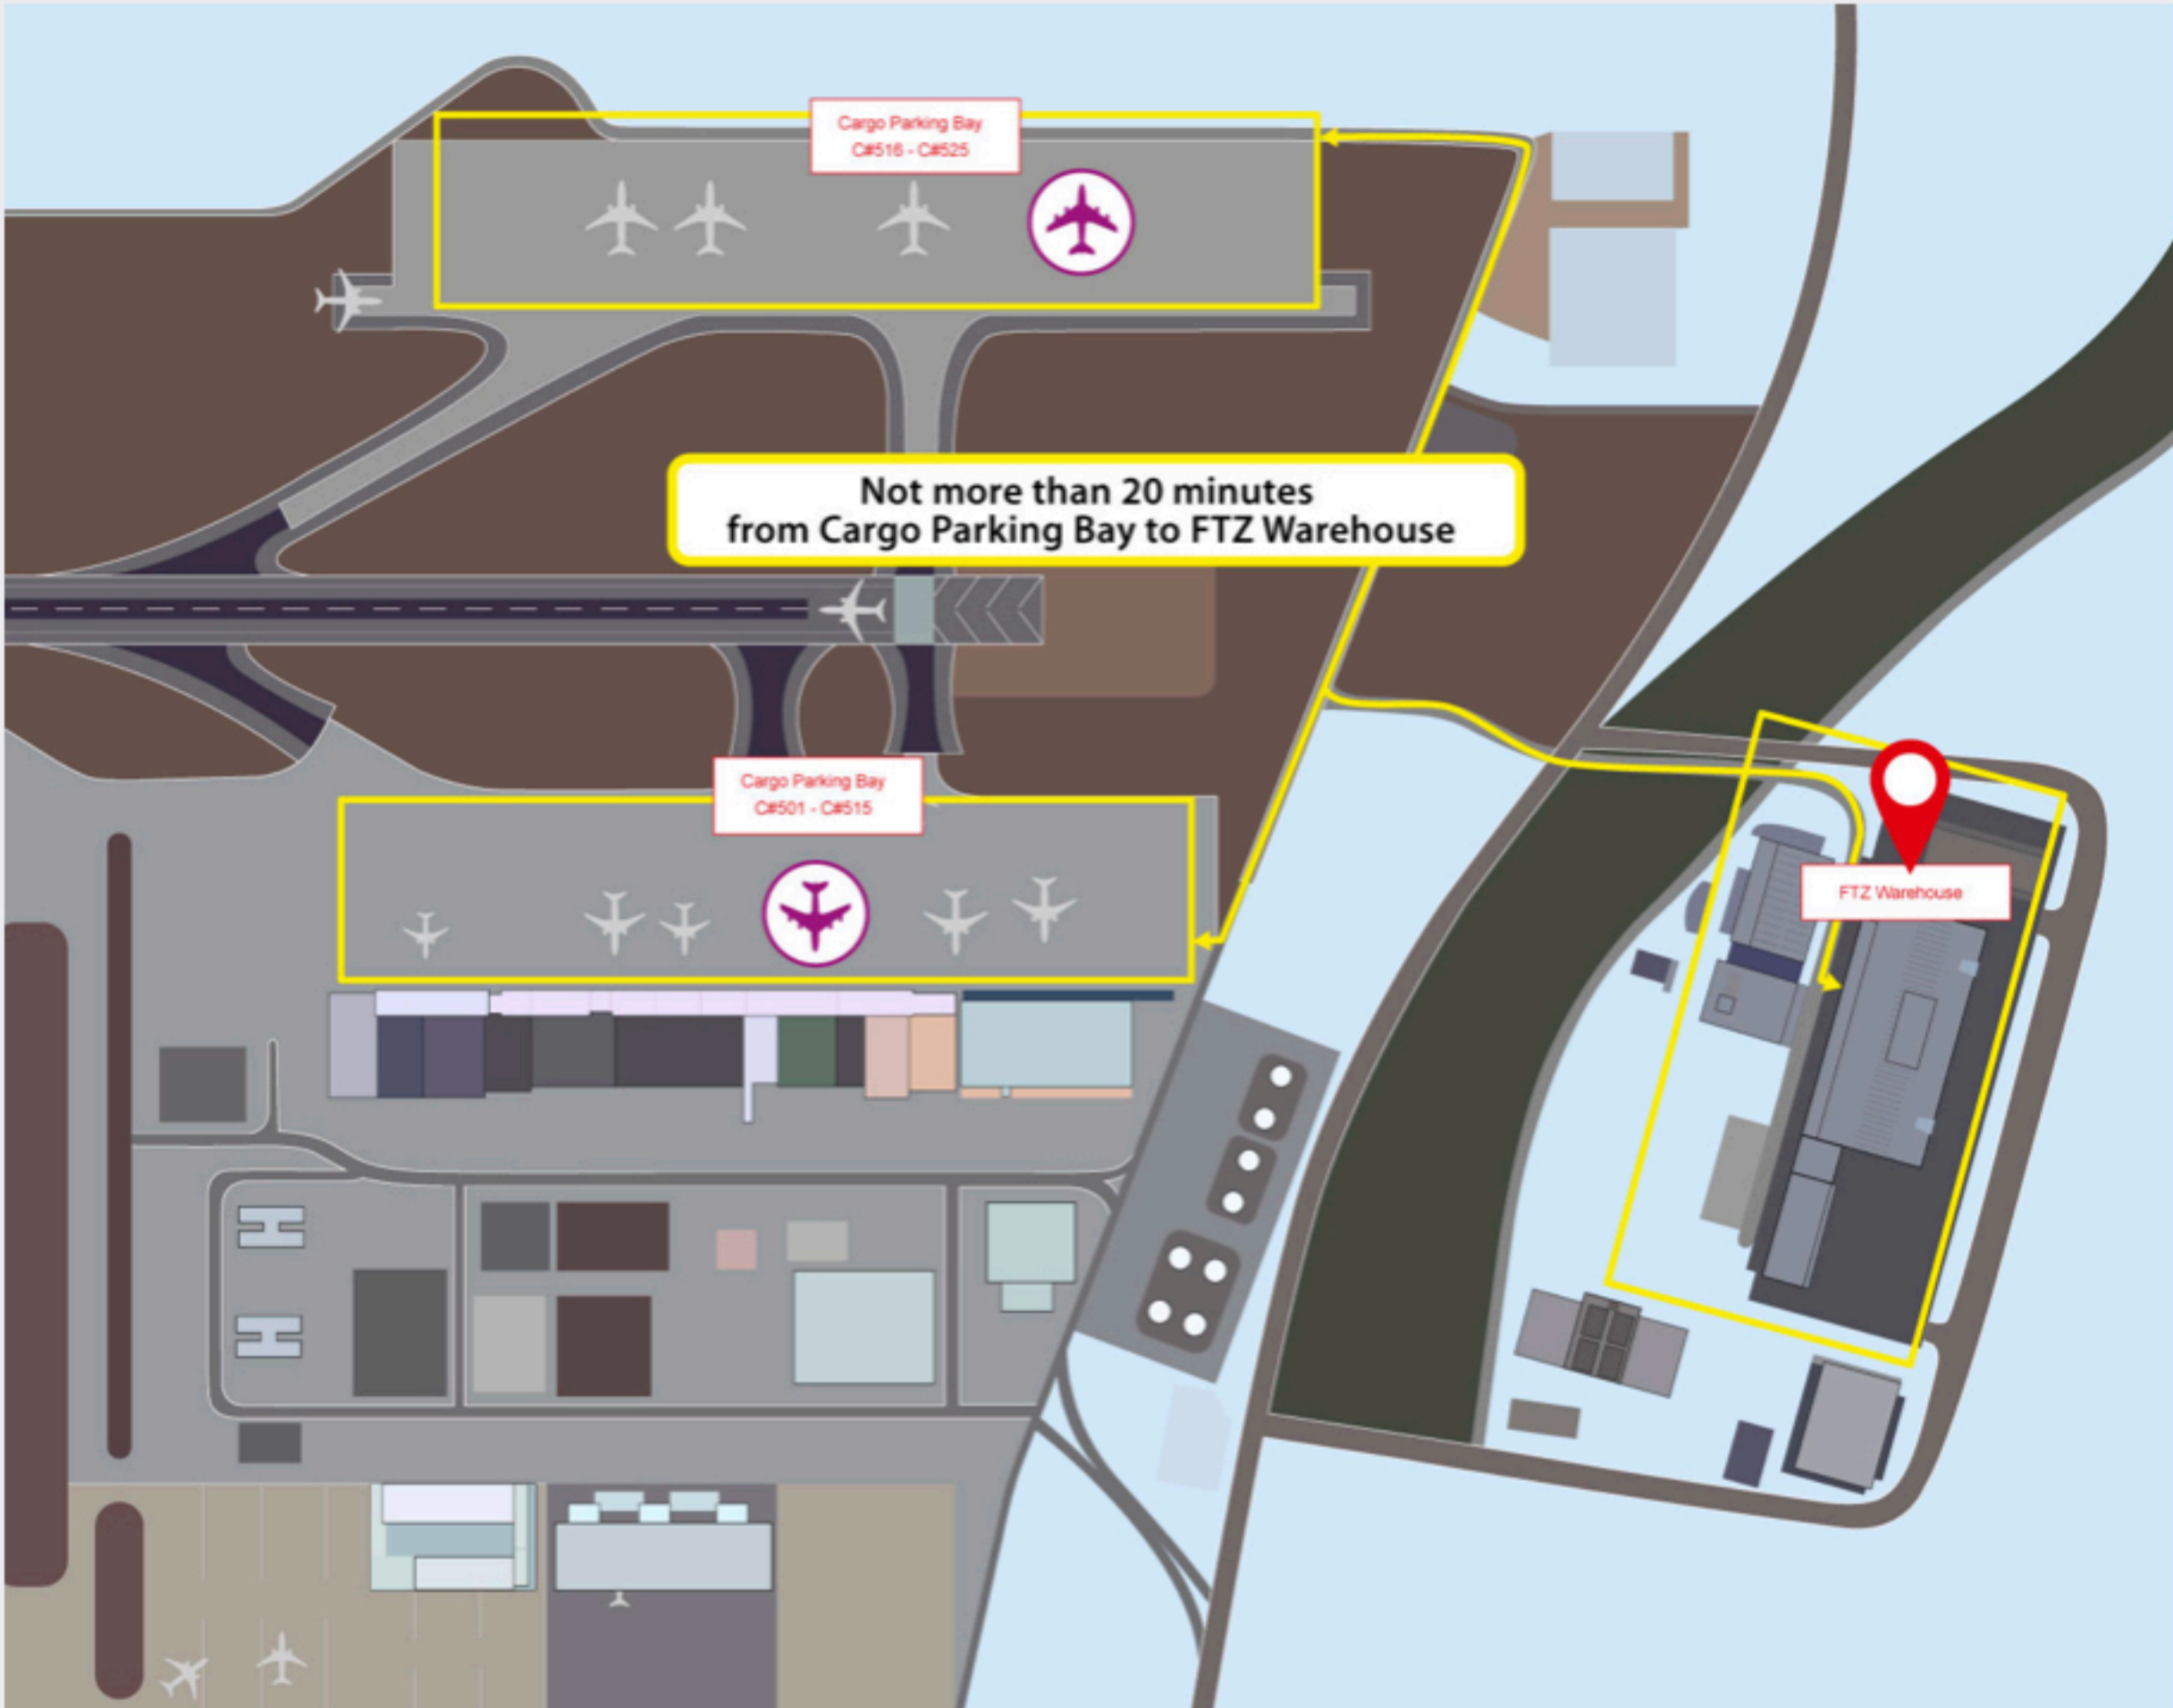

STATION PROFILE: TAIPEI - TAOYUAN INTERNATIONAL AIRPORT

Ground Handling Agent	FARGLORY
Working hours 24/7	Yes
Equipment	
Thermal blankets	No
Thermal dollies	No
Temperature controlled build-up/break down area	Yes
ACTAC	
Plug-in/charge source	15
Dry-ice on stock	Yes
Batteries on stock	Yes
Storage areas	
CRT (+15 / +25)	250 m ²
ULDs	15
COL (+2 / +8)	222 m ²
ULDs	15
FRO (-10 or colder)	75 m ²
ULDs	4
Certification	
CEIV	No

TTSP Time (HH:mm)			TTSP Time (HH:mm)		
Export operation			Import operation		
Acceptance to Cooler	Build-up	Cooler to Aircraft Loaded	Unloading to Cooler	Breakdown	Cooler to Truck
0:30	0:45	1:00	0:30	0:30	0:30