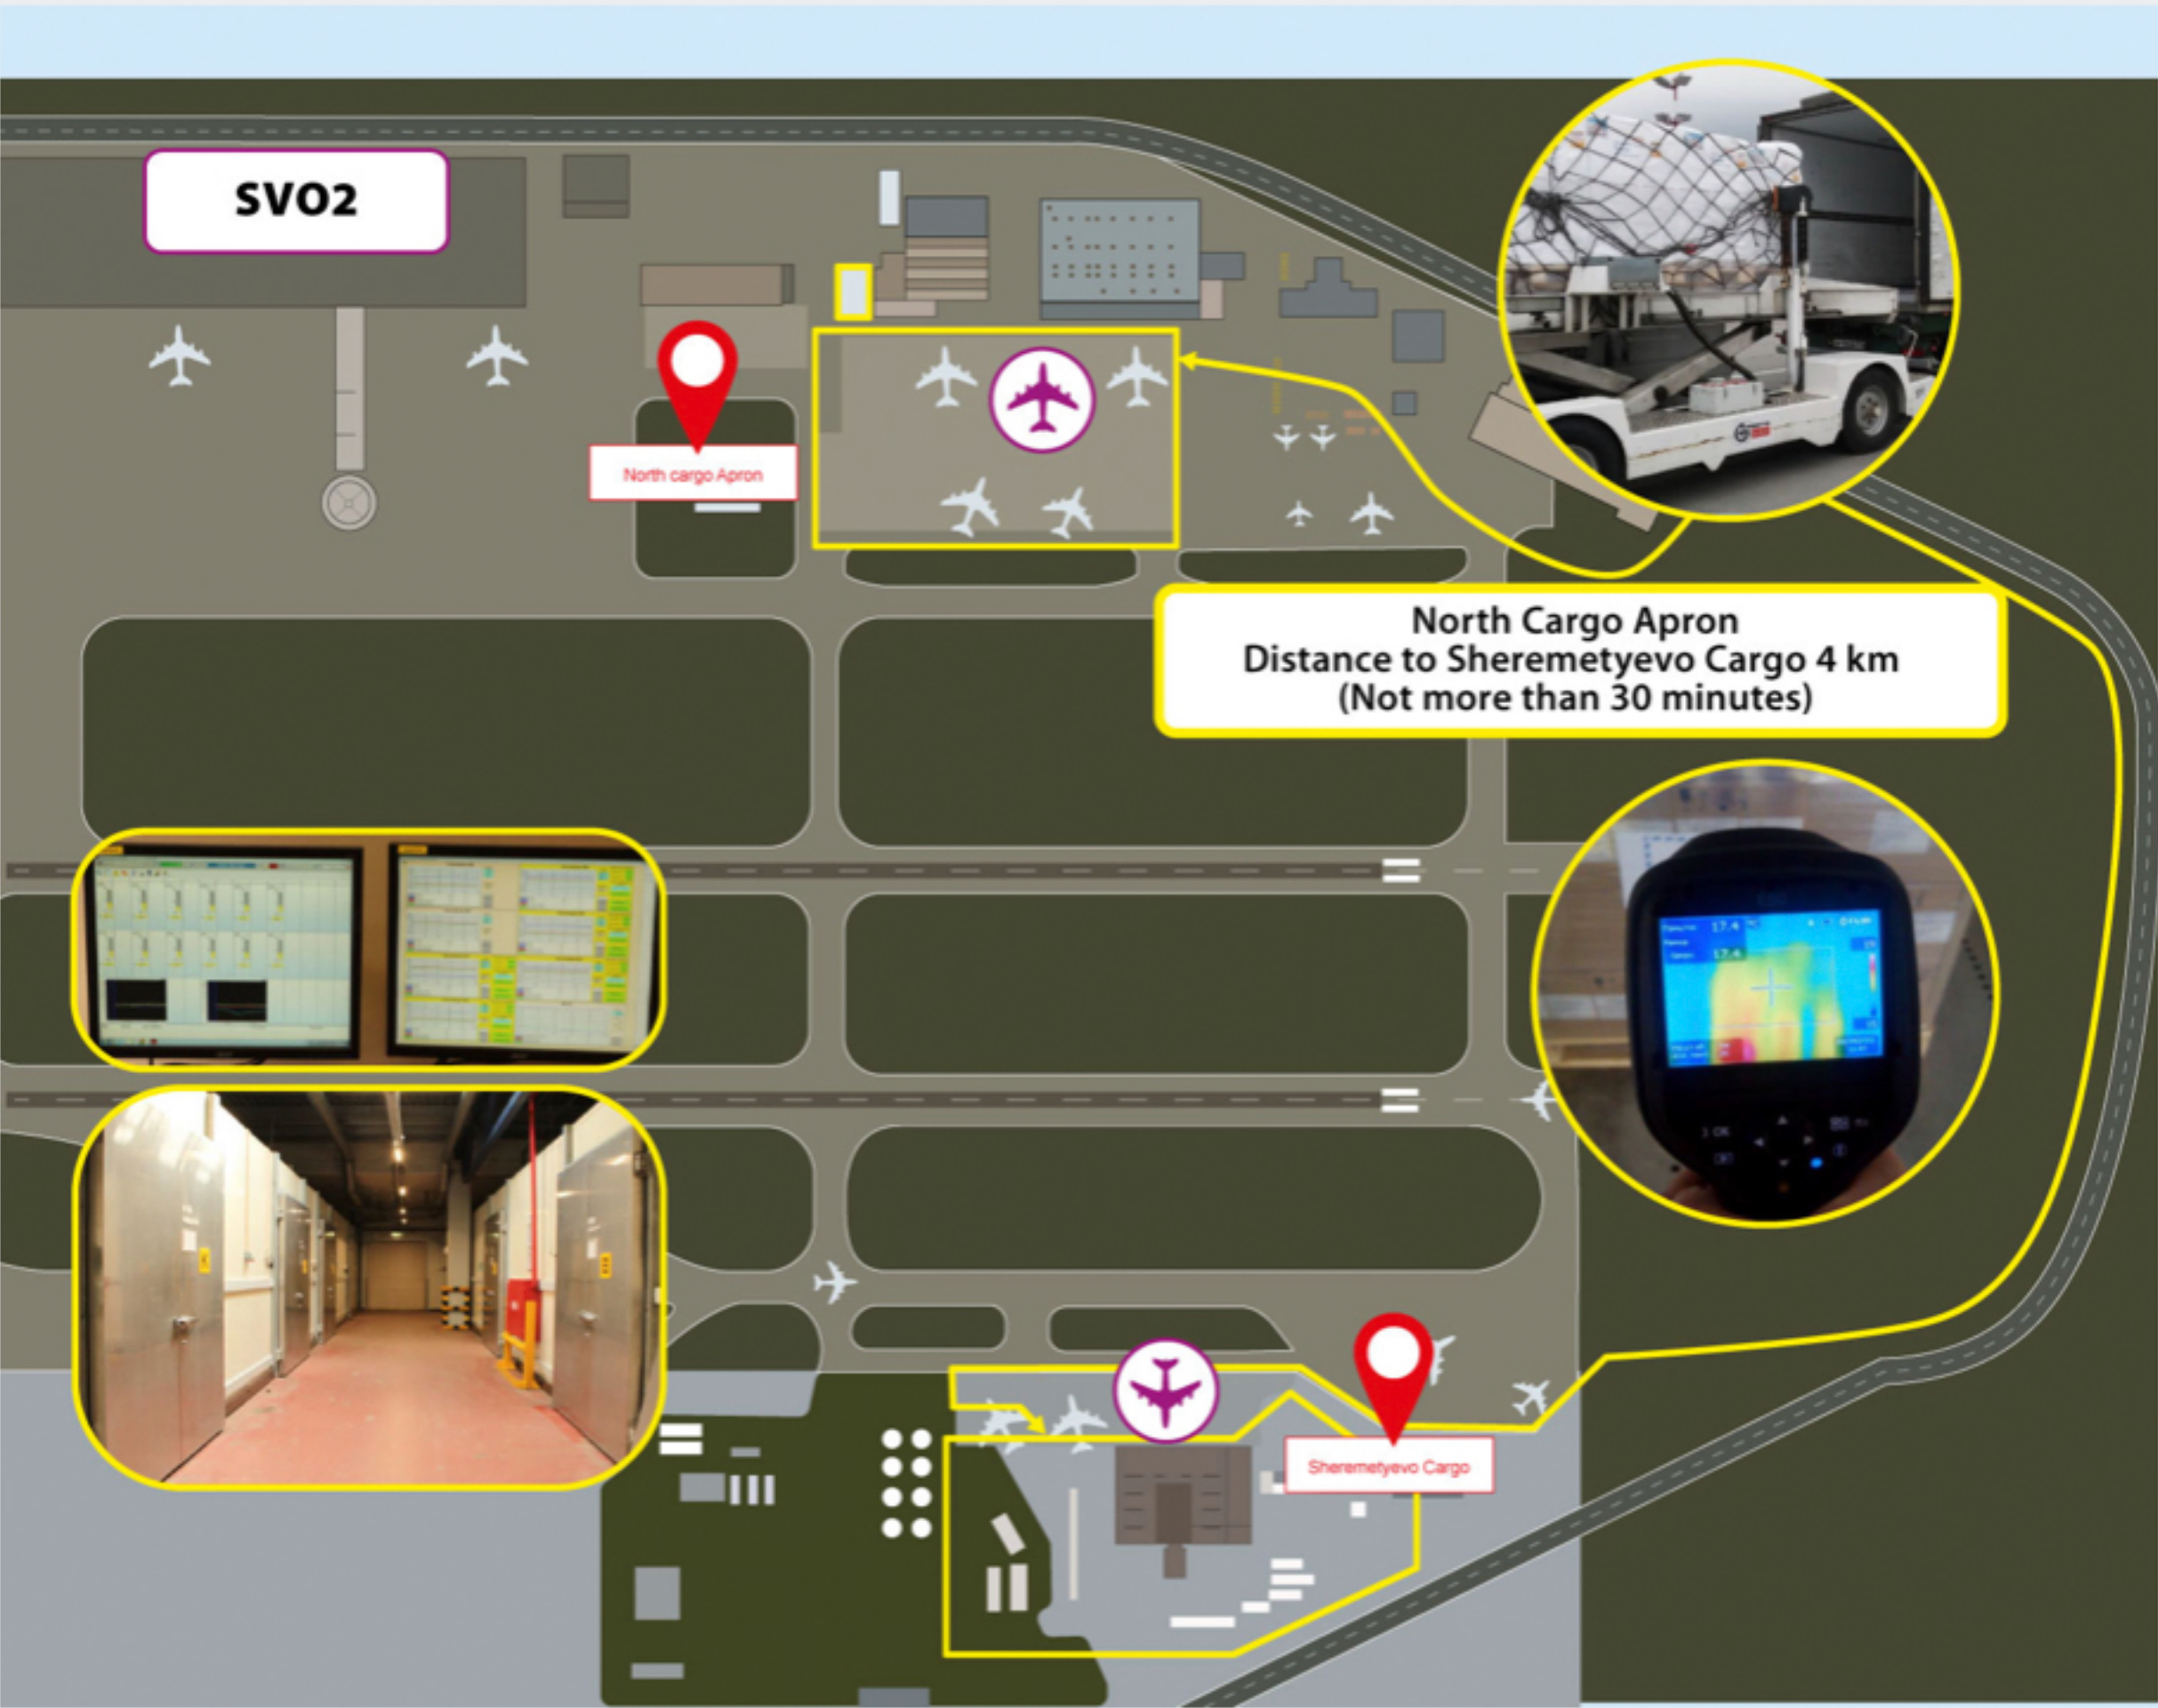

STATION PROFILE: MOSCOW - SHEREMETYEVO AIRPORT (SVO 2)

Ground Handling Agent	Sheremetyevo Cargo LLC
Working hours 24/7	Yes
Equipment	
Thermal dollies	Yes
Thermal blankets	Yes
Temperature controlled build-up/break down area	No
ACTAC	
Plug-in/charge source	10
Dry-ice on stock	No
Batteries on stock	Yes
Storage areas	
CRT (+15 / +25)	297 m ²
ULDs	0
COL (+2 / +8)	635 m ²
ULDs	0
FRO (-10 or colder)	333 m ²
ULDs	0
Certification	
CEIV	No

Export operation SVO2			Import operation SVO 2		
Acceptance to Cooler	Build-up	Cooler to Aircraft Loaded	Unloading to Cooler	Breakdown	Cooler to Truck
0:30	1:30	1:00	1:00	1:30	0:30